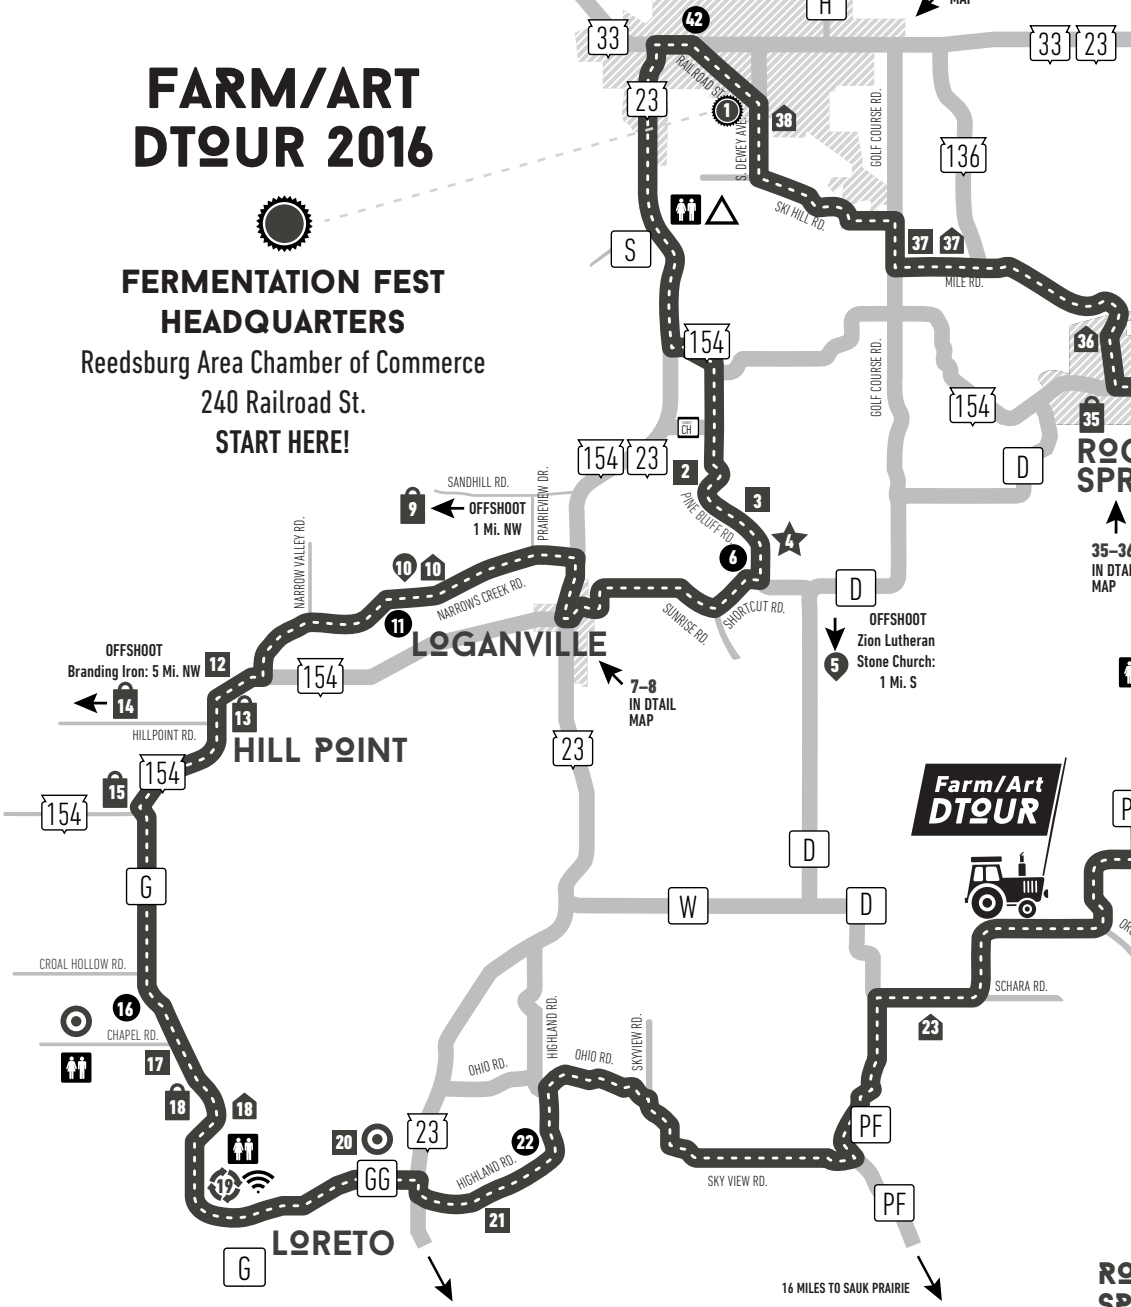

## 2016 FARM/ART DTOUR BIKER'S CUE SHEET

Start: Fest Headquarters, 240 Railroad St Reedsburg

0 mi	↖	Head Northwest on Railroad St toward S Walnut St
0.19 mi	↗	Slight right (NORTH) onto S Webb Ave
0.26 mi	↖	Turn left (WEST) onto E Main St / Hwy 33
0.61 mi	↖	Turn left (SOUTH) onto S Albert Ave
4.08 mi	↖	Turn left (EAST) onto WI-154 E/WI-154 Trunk E
4.7 mi	↑	Continue straight (SOUTH) onto Co Rd CH
5.29 mi	↑	Continue straight (SOUTH) onto Pine Bluff Rd
7.35 mi	↗	Turn right (WEST) onto Short Cut Rd
8 mi	↗	Turn right (WEST) onto Sunrise Rd
9.68 mi	↑	Continue (WEST) onto Mill St
9.9 mi	↖	Turn left (SOUTH) on Oak St toward Walnut St
9.98 mi	↗	Turn right (WEST) onto Walnut St
10.04 mi	↗	Turn right (NORTH) onto Main St / Hwy 23
10.73 mi	↖	Turn left (WEST) onto Narrows Creek Rd
14.74 mi	↗	Turn right (WEST) onto WI-154 W
16.93 mi	↖	Turn left (SOUTH/EAST) onto County Rd G
22.19 mi	↑	Continue straight (EAST) onto Co Rd GG
24.18 mi	↗	Turn right (SOUTH) onto WI-23 S
24.35 mi	↖	Turn left (EAST) onto Highland Rd
26.78 mi	↗	Slight right (NORTH/EAST) onto Ohio Rd
28.05 mi	↗	Turn right (SOUTH) onto Skyview Rd
30.74 mi	↖	Turn left (NORTH/WEST) onto Co Rd PF
32.65 mi	↗	Turn right (EAST) to stay on Co Rd PF
40.01 mi	↑	Continue straight (NORTH) onto Co Rd W
41.29 mi	↑	Continue straight (NORTH) onto Maple St / Hwy PF
42.29 mi	↗	Turn right (EAST) onto E Walnut St / Hwy PF
44.46 mi	↖	Turn left (WEST) onto WI-136 W
48.13 mi	↗	Turn right (NORTH) onto WI-136 W/Co Rd DD
50.61 mi	↖	Turn left (WEST) onto Mile Rd
51.58 mi	↗	Turn right (NORTH) onto S Golf Course Rd
52.08 mi	↖	Turn left (WEST) onto Ski Hill Rd
53.8 mi	↗	Turn right (NORTH) onto S Dewey Ave
54.72 mi	↖	Turn left (WEST) onto Railroad St
55.47 mi	↖	Destination - Point of Origin

DTAIL REEDSBURG

8 MILES TO BARABOD

ROCK SPRINGS

NORTH FREEDOM

DTAIL LOGANVILLE

LA RUE

DTAIL NORTH FREEDOM

FERMENTATION FEST

OCT 1-9 2016

Farm/Art DTour

5 MILES TO PLAIN  
13 MILES TO SPRING GREEN

16 MILES TO SAUK PRAIRIE

ROCK SPRINGS DTAIL