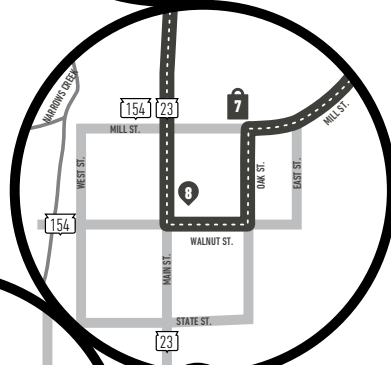

## FERMENTATION FEST HEADQUARTERS

Reedsburg Area Chamber of Commerce  
240 Railroad St.  
**START HERE!**

8 MILES TO LA VALLE  
16 MILES TO WANOC  
21 MILES TO MAUSTON

REEDSBURG

39-42  
IN DTAIL  
MAP

### KEY

- |                               |   |                     |   |
|-------------------------------|---|---------------------|---|
| START HERE                    | ● | ART WORK            | ● |
| PARKING                       | P | FARM FORM           | ■ |
| RESTROOMS                     | ♿ | FIELD NOTES         | ■ |
| WAYSIDE                       | △ | PASTURE PERFORMANCE | ★ |
| WIFI HOTSPOT                  | 📶 | FOOD CHAIN          | 🔄 |
| DTOUR ROUTE                   | — | ATTRACTION          | 📍 |
| STATE ROADS & COUNTY HIGHWAYS | — | VENDOR              | 🏪 |
| TOWN ROAD INTERSECTIONS       | — | POINT OF INTEREST   | 📍 |

DTAIL REEDSBURG

8 MILES TO BARABOD

ROCK SPRINGS

NORTH FREEDOM

DTAIL LOGANVILLE

LA RUE

DTAIL NORTH FREEDOM

FERMENTATION FEST